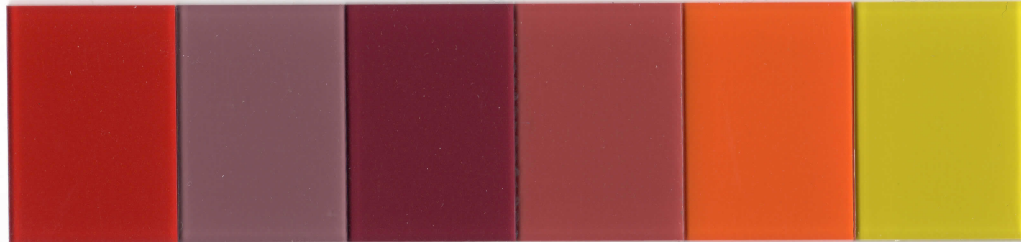

Ultra-Mattes

Reverse Engravable

A clear non-glare matte finish over a layer of rich color. Durable surface resists fingerprints. Ideal for ADA compliant signage. Achieve special effects with back-lighting and back-painting. UV stable and outdoor weatherable.

3X2-601 Matte/ Red	3X2-661 Matte/ Dusty Rose	3X2-631 Matte/ Ruby	3X2-861 Matte/ Canyon	3X2-651 Matte/ Orange	3X2-701 Matte/ Yellow